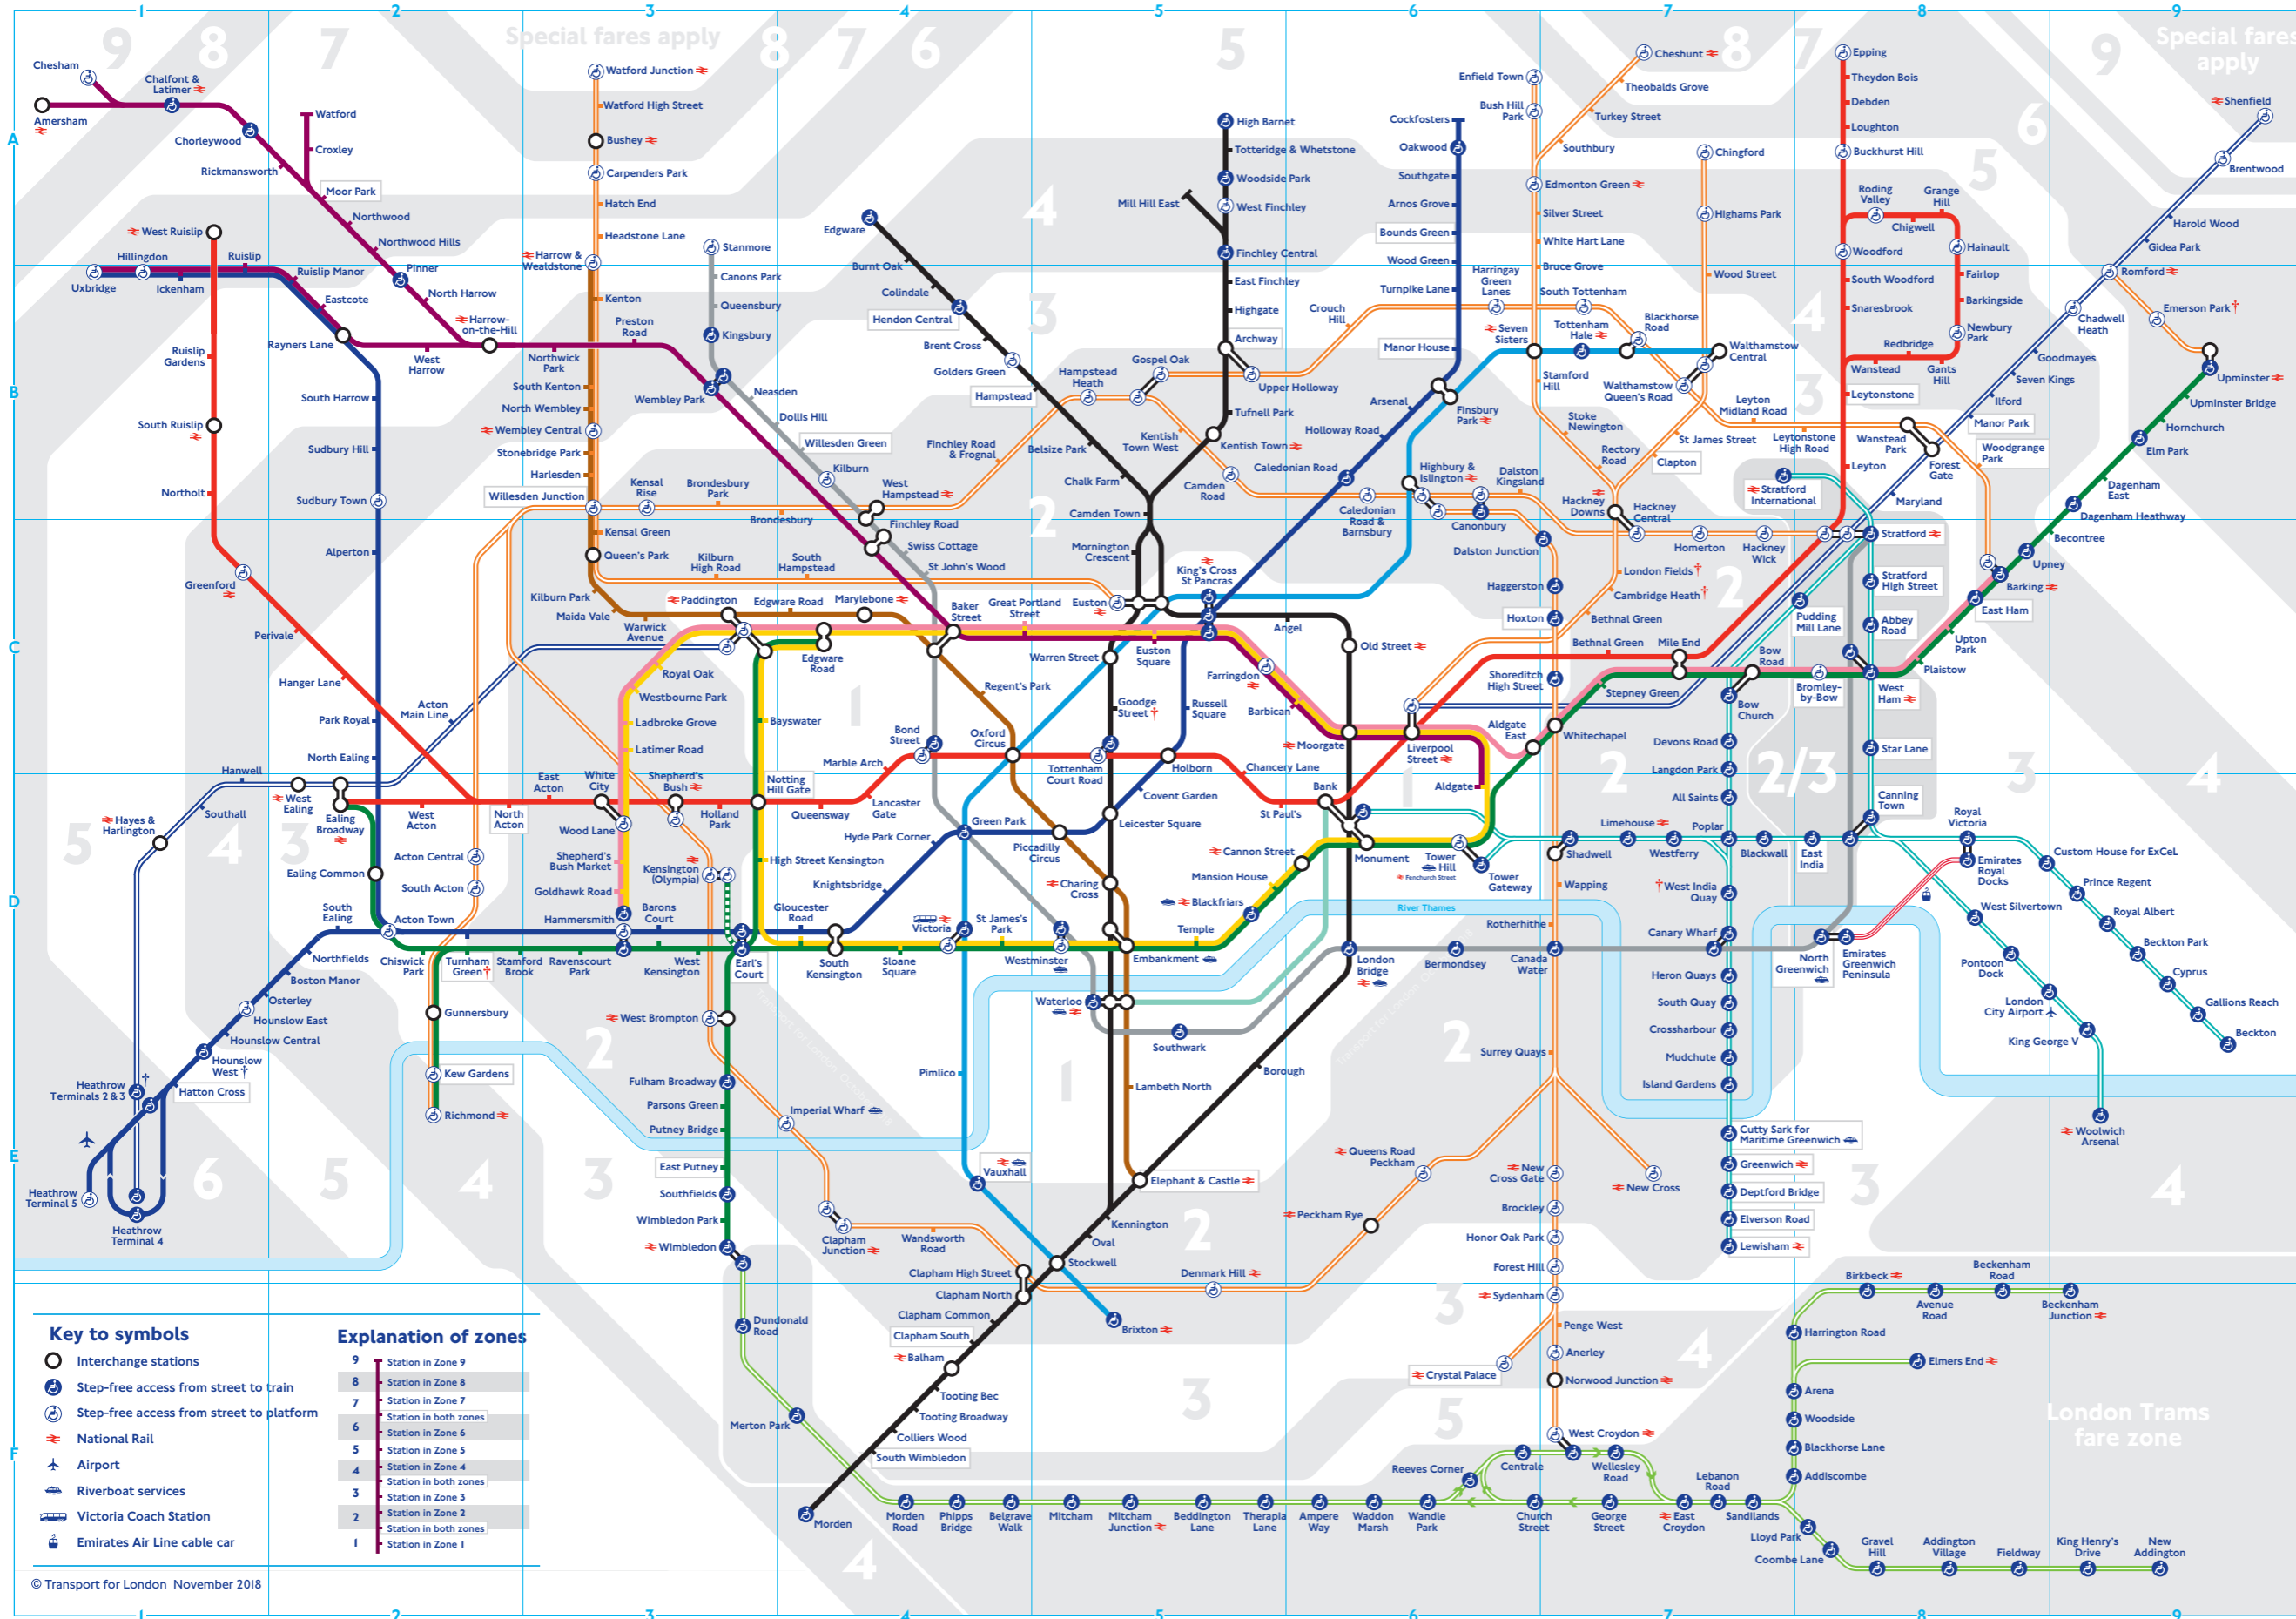

# Tube map

**Check before you travel**

- † Heathrow  
TfL Rail customers should change at Terminals 2 & 3 for free rail transfer to Terminal 5.
- † Hounslow West  
Step-free access for manual wheelchairs only.
- † Services or access at these stations are subject to variation. Please search 'TfL stations' for full details.

**Key to lines**

- Bakerloo
- Central
- Circle
- District
- Hammersmith & City
- Jubilee
- Metropolitan
- Northern
- Piccadilly
- Victoria
- Waterloo & City
- DLR
- Emirates Air Line cable car (special fares apply)
- London Overground
- TfL Rail
- London Trams
- District open weekends and on some public holidays